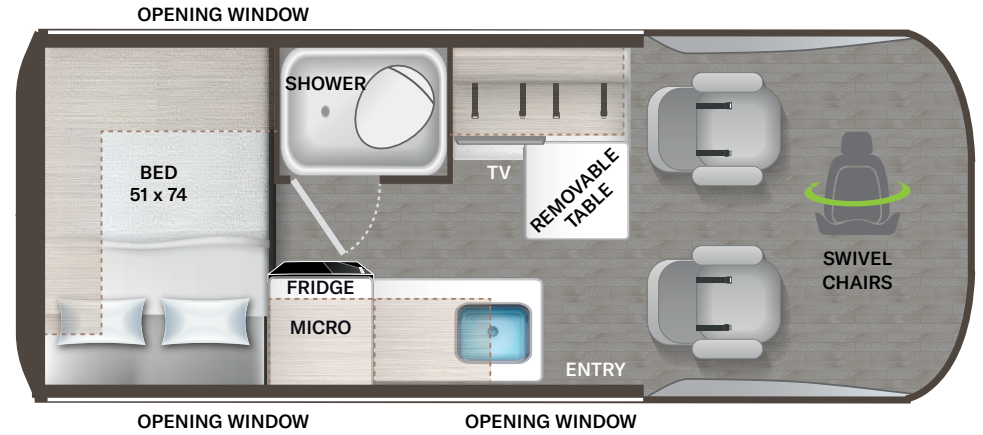

19L

19P

TRANQUILITY®

LIMITED WARRANTY

2 YEAR

THOR