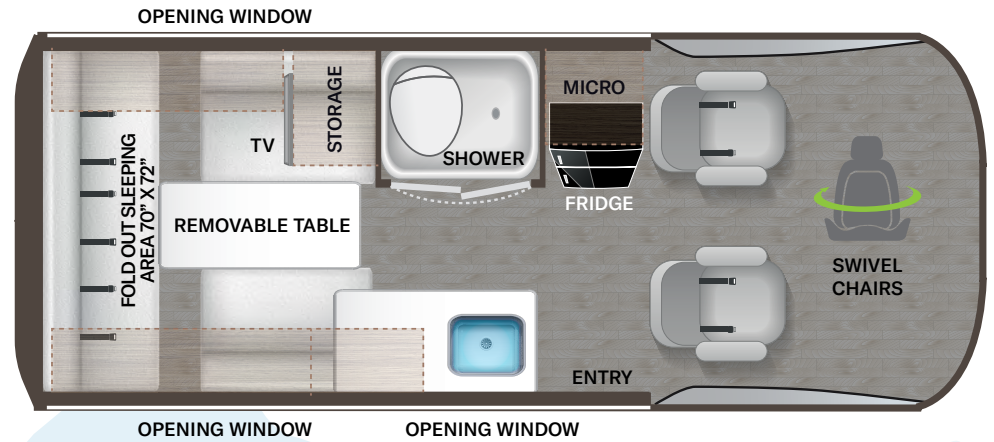

19L

19P

TRANQUILITY®

LIMITED WARRANTY

2 YEAR

THOR